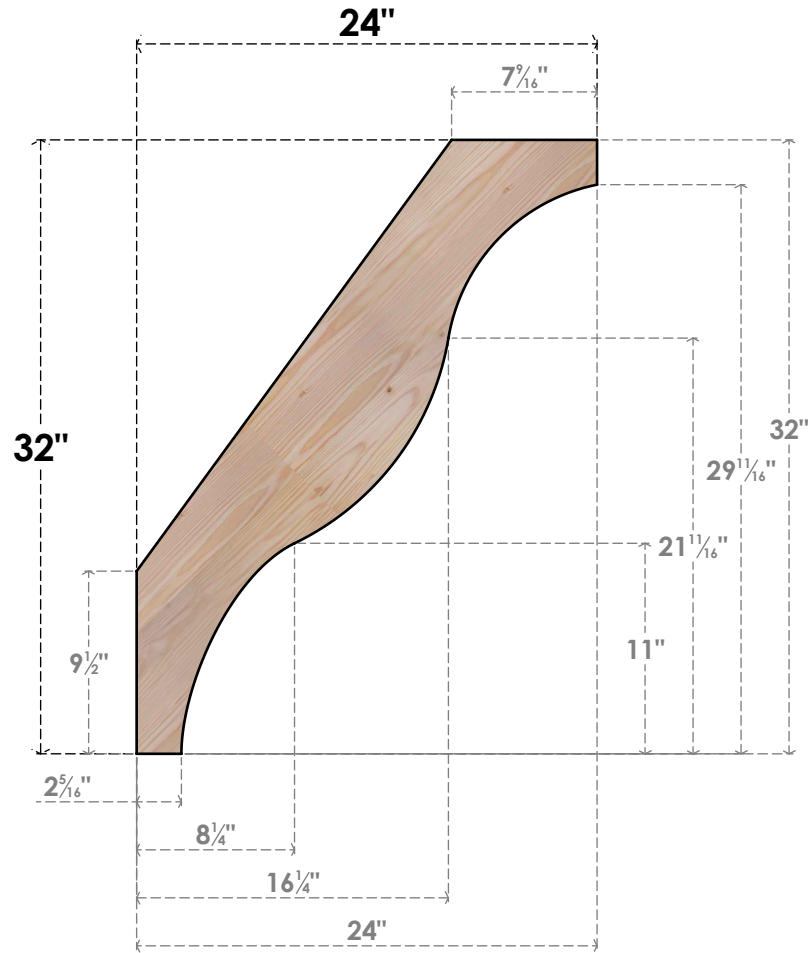

BRC06X24X32FST00SDF

5 1/2"W X 24"D X 32"H FUNSTON SMOOTH BRACE, DOUGLAS FIR

SIDE

FRONT

EKENA MILLWORK
 2300 WEST MAIN ST.
 CLARKSVILLE, TX 75426
 TOLL FREE: 866-607-0453
 WWW.EKENAMILLWORK.COM

NOTES

1. INSTALLATION TO BE COMPLETED IN ACCORDANCE WITH MANUFACTURER'S SPECIFICATIONS.
2. DRAWING MAY NOT BE TO SCALE
3. THIS DRAWING IS INTENDED FOR DESIGN AND PLANNING PURPOSES ONLY.
4. ALL INFORMATION CONTAINED HEREIN WAS CURRENT AT THE TIME OF DEVELOPMENT BUT MUST BE REVIEWED AND APPROVED BY THE PRODUCT MANUFACTURER TO BE CONSIDERED ACCURATE.
5. PRODUCTS ARE NOT KILN DRIED. THIS ITEM IS UNIQUE AND WILL CONTAIN THE NATURAL VARIATIONS THAT THE WOOD SPECIES OFFERS. THIS MAY RESULT IN VARIATIONS UP TO 1/4"