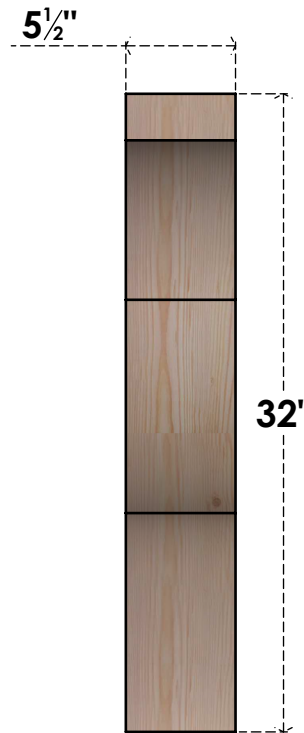

BRC06X24X32FST00SDF

5 1/2"W X 24"D X 32"H FUNSTON SMOOTH BRACE, DOUGLAS FIR

SIDE

FRONT

EKENA MILLWORK
 2300 WEST MAIN ST.
 CLARKSVILLE, TX 75426
 TOLL FREE: 866-607-0453
 WWW.EKENAMILLWORK.COM

NOTES

1. INSTALLATION TO BE COMPLETED IN ACCORDANCE WITH MANUFACTURER'S SPECIFICATIONS.
2. DRAWING MAY NOT BE TO SCALE
3. THIS DRAWING IS INTENDED FOR DESIGN AND PLANNING PURPOSES ONLY.
4. ALL INFORMATION CONTAINED HEREIN WAS CURRENT AT THE TIME OF DEVELOPMENT BUT MUST BE REVIEWED AND APPROVED BY THE PRODUCT MANUFACTURER TO BE CONSIDERED ACCURATE.
5. PRODUCTS ARE NOT KILN DRIED. THIS ITEM IS UNIQUE AND WILL CONTAIN THE NATURAL VARIATIONS THAT THE WOOD SPECIES OFFERS. THIS MAY RESULT IN VARIATIONS UP TO 1/4"